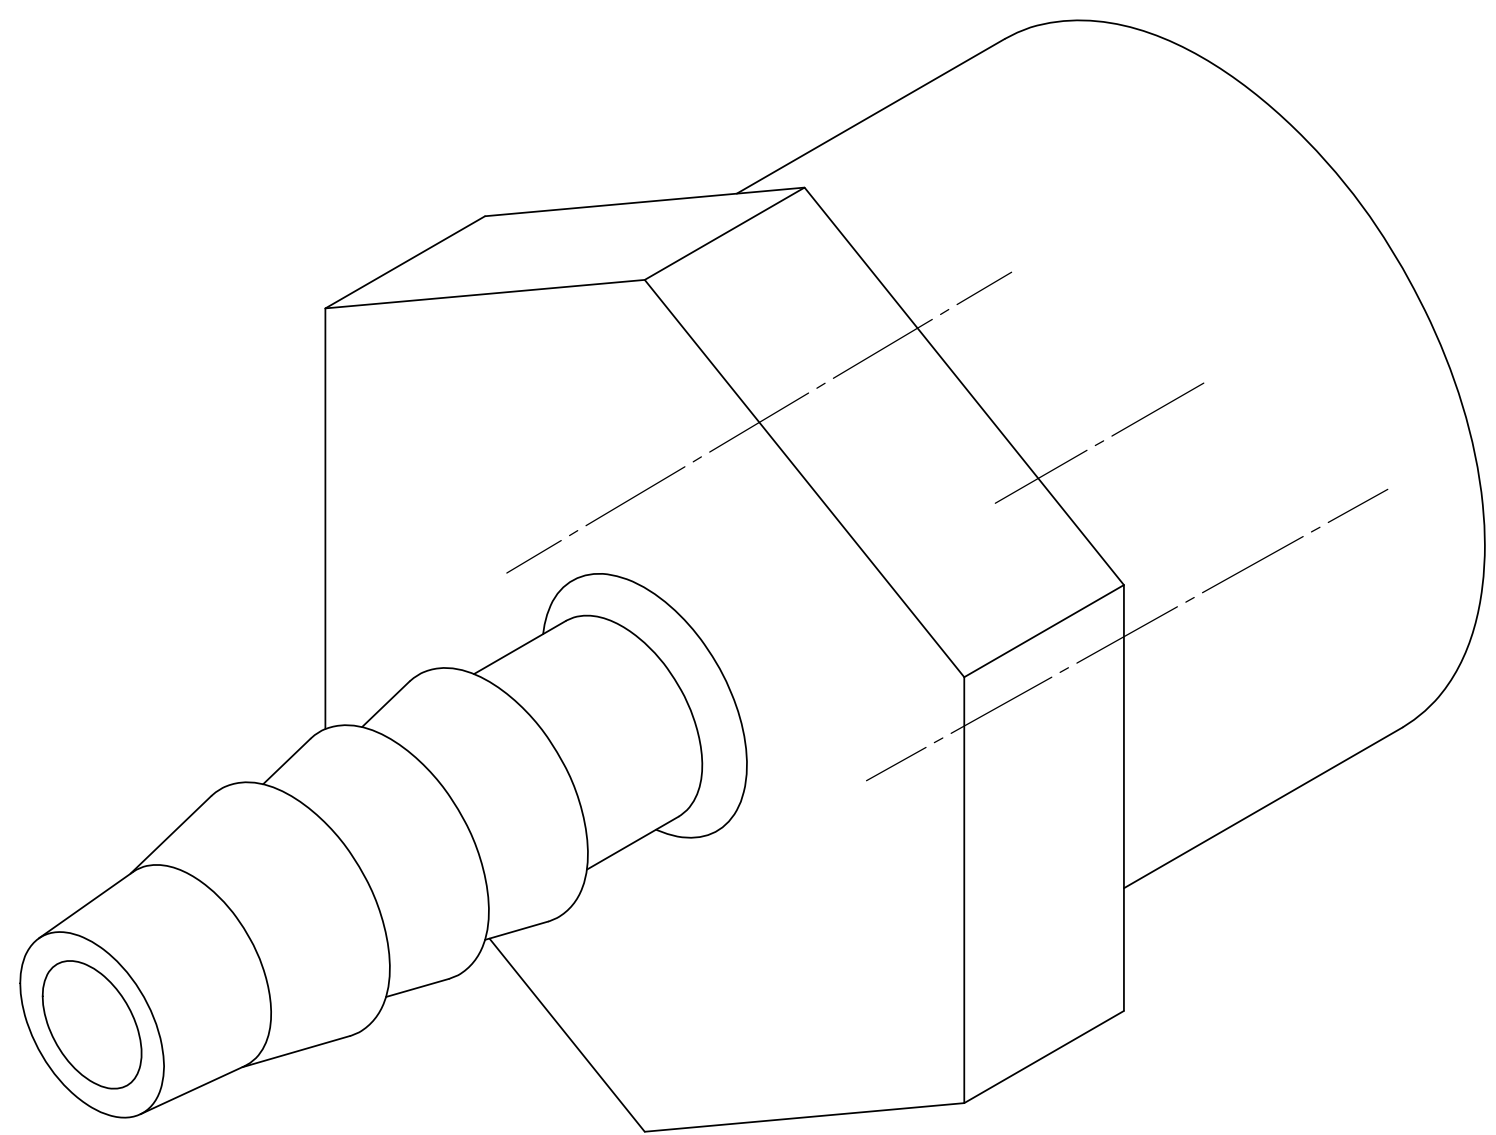

UNCONTROLLED IF PRINTED; CONTROLLED DOCUMENT LOCATED IN IQMS DOCUMENT CONTROL

| CATALOG NO. | DESCRIPTION        | MATERIAL      | DIM "A" | DIM "B" | DIM "C" | DIM "D" | DIM "E" |
|-------------|--------------------|---------------|---------|---------|---------|---------|---------|
| TAF1064/PP  | 3/8" NPT X 1/4" PP | POLYPROPYLENE | .865    | .305    | .150    | 1.72    | .865    |
| TAF1064/N   | 3/8" NPT X 1/4" N  | NYLON         | .875    | .310    | .155    | 1.74    | .880    |

TITLE:  
**3/8" NPT FEMALE X 1/4" BARB ADAPTER**

|                  |                            |                 |
|------------------|----------------------------|-----------------|
| SIZE<br><b>B</b> | DWG. NO.<br><b>TAF1064</b> | REV<br><b>D</b> |
|------------------|----------------------------|-----------------|