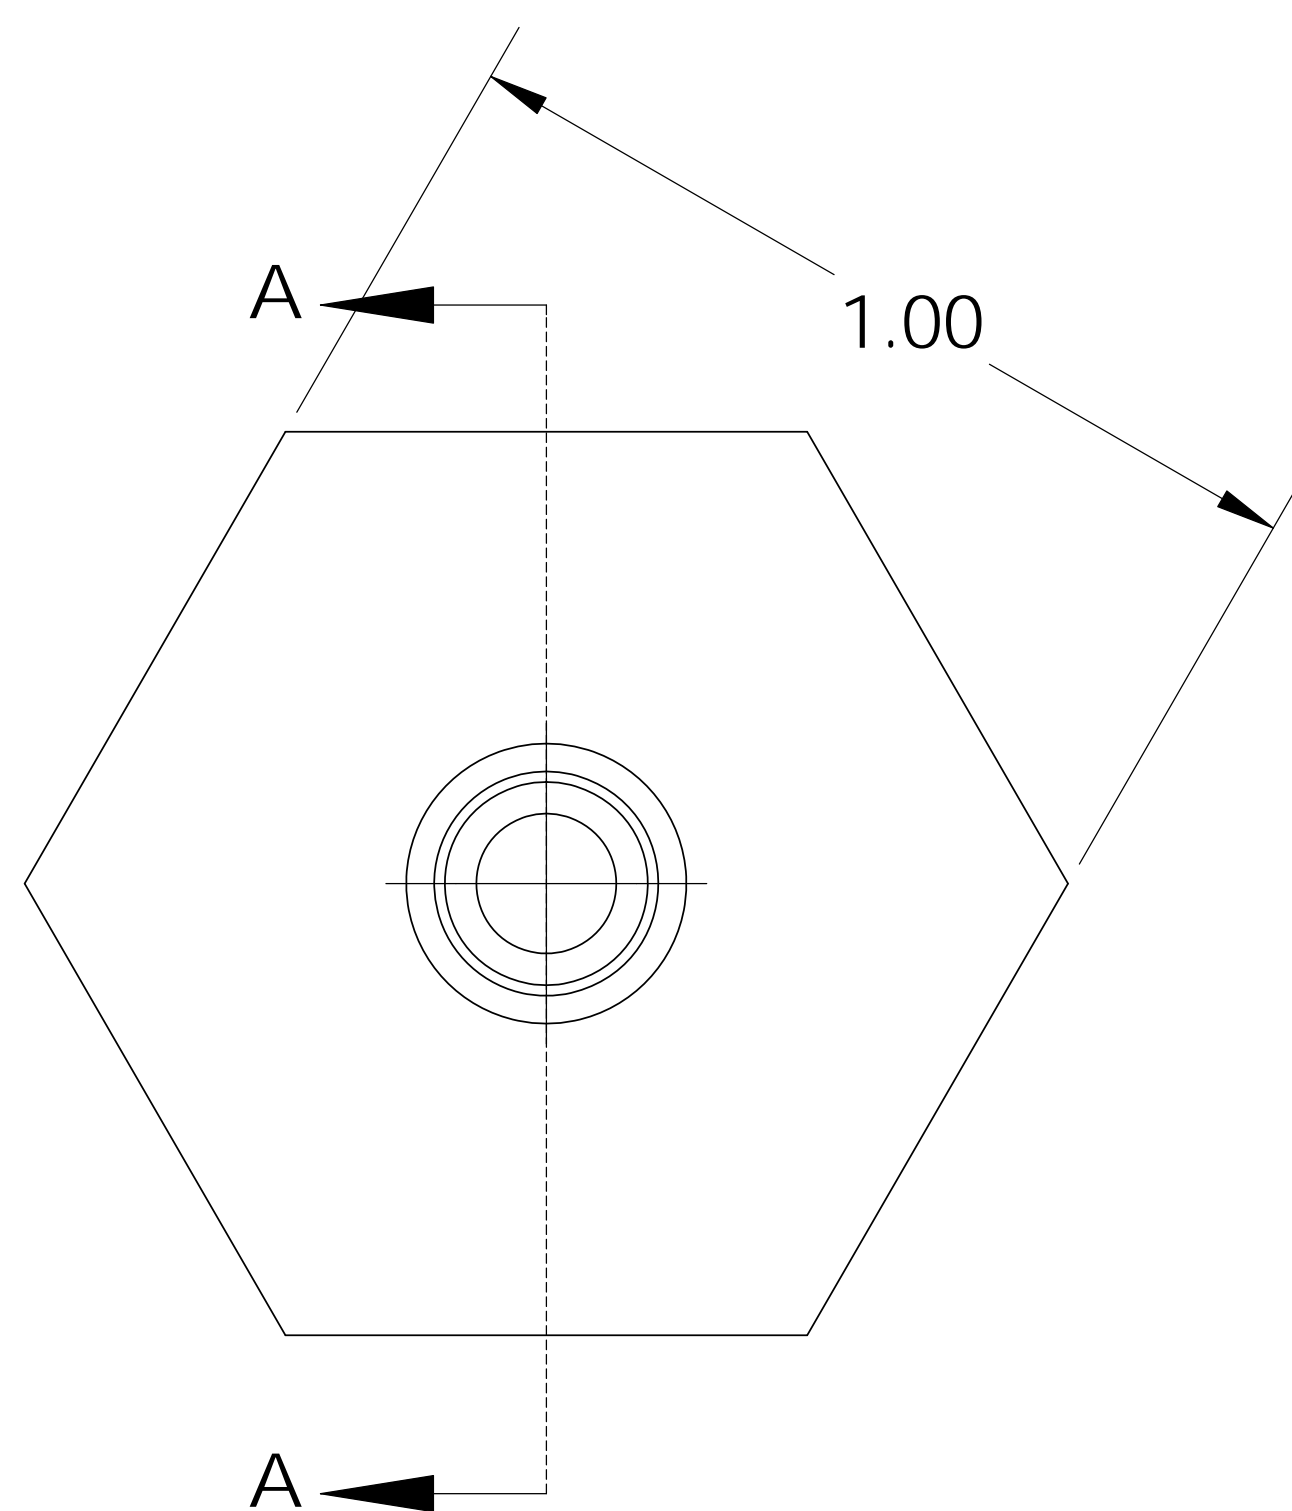

UNCONTROLLED IF PRINTED; CONTROLLED DOCUMENT LOCATED IN IQMS DOCUMENT CONTROL

| CATALOG NO. | DESCRIPTION        | MATERIAL      | DIM "A" | DIM "B" | DIM "C" | DIM "D" | DIM "E" |
|-------------|--------------------|---------------|---------|---------|---------|---------|---------|
| TAF1064/PP  | 3/8" NPT X 1/4" PP | POLYPROPYLENE | .865    | .305    | .150    | 1.72    | .865    |
| TAF1064/N   | 3/8" NPT X 1/4" N  | NYLON         | .875    | .310    | .155    | 1.74    | .880    |

SHOWN

| REV     | WRO#     | DESCRIPTION            |
|---------|----------|------------------------|
| D       | 95.00144 | CONVERTED TO 3D FORMAT |
| HISTORY |          |                        |

UNLESS OTHERWISE SPECIFIED:  
 DIMENSIONS ARE IN INCHES  
 TOLERANCES:  
 ANGULAR:  $\pm 0.5^\circ$   
 XX =  $\pm 0.1$   
 X.XX =  $\pm 0.05$   
 X.XXX =  $\pm 0.015$   
 REMOVE ALL SHARP EDGES  
 AND BURRS  
 BLEND ALL RADII TO 0.01IN  
 INTERPRET GEOMETRIC  
 TOLERANCING PER: ANSI Y 14.5 1994  
 MATERIAL:  
 PP, N  
 FINISH:  
 NA  
 THIRD ANGLE PROJECTION:

TITLE:  
**3/8" NPT FEMALE X 1/4" BARB ADAPTER**

|                  |                            |                 |
|------------------|----------------------------|-----------------|
| SIZE<br><b>B</b> | DWG. NO.<br><b>TAF1064</b> | REV<br><b>D</b> |
|------------------|----------------------------|-----------------|

DO NOT SCALE DRAWING    SCALE: 2:1    MASS:    SHEET 1 OF 1

NOTES:

- 1) POLYPROPYLENE HAS COLOR OPTIONS:  
 BLACK = TAF1064/PPB  
 NATURAL = TAF1064/PPN

**PROPRIETARY AND CONFIDENTIAL**  
 THE INFORMATION CONTAINED IN THIS DRAWING IS THE SOLE PROPERTY OF THOGUS PRODUCTS COMPANY. ANY REPRODUCTION IN PART OR AS A WHOLE WITHOUT THE WRITTEN PERMISSION OF THOGUS PRODUCTS COMPANY IS PROHIBITED.