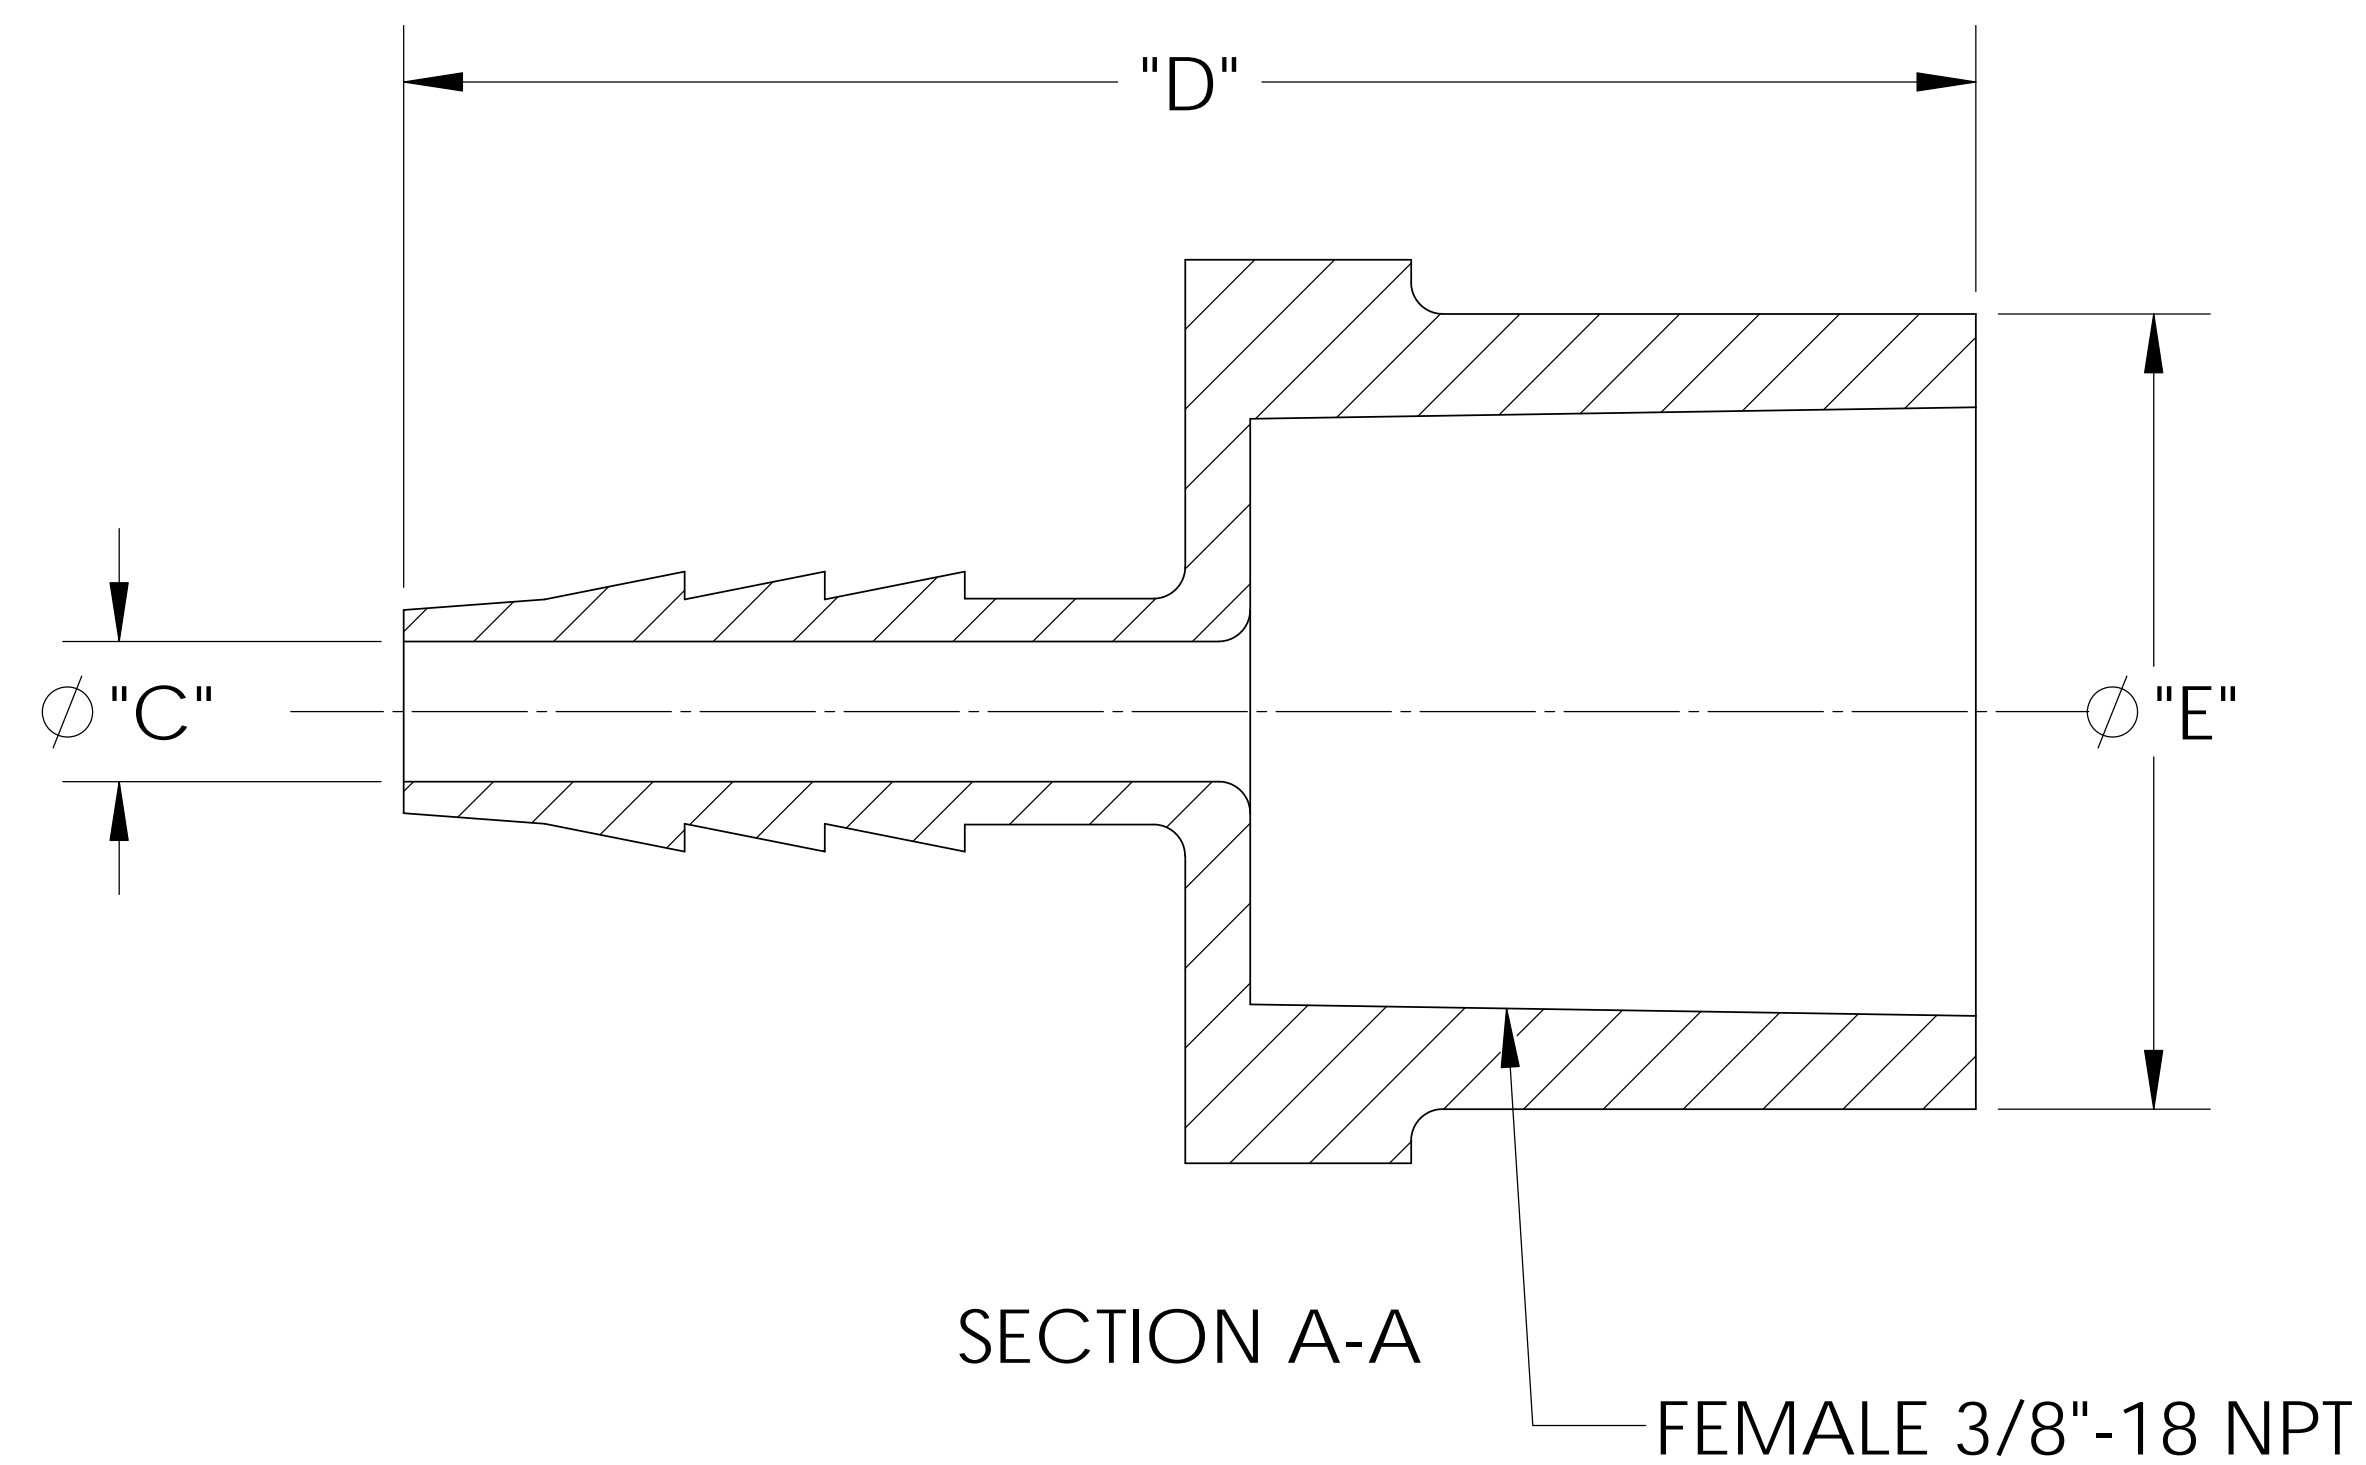

UNCONTROLLED IF PRINTED; CONTROLLED DOCUMENT LOCATED IN IQMS DOCUMENT CONTROL

| CATALOG NO. | DESCRIPTION        | MATERIAL      | DIM "A" | DIM "B" | DIM "C" | DIM "D" | DIM "E" |
|-------------|--------------------|---------------|---------|---------|---------|---------|---------|
| TAF1064/PP  | 3/8" NPT X 1/4" PP | POLYPROPYLENE | .865    | .305    | .150    | 1.72    | .865    |
| TAF1064/N   | 3/8" NPT X 1/4" N  | NYLON         | .875    | .310    | .155    | 1.74    | .880    |

SHOWN

| REV     | WRO#     | DESCRIPTION            |
|---------|----------|------------------------|
| D       | 95.00144 | CONVERTED TO 3D FORMAT |
| HISTORY |          |                        |

UNLESS OTHERWISE SPECIFIED:  
 DIMENSIONS ARE IN INCHES  
 TOLERANCES:  
 ANGULAR:  $\pm 0.5^\circ$   
 XX =  $\pm 0.1$   
 X.XX =  $\pm 0.05$   
 X.XXX =  $\pm 0.015$   
 REMOVE ALL SHARP EDGES  
 AND BURRS  
 BLEND ALL RADII TO 0.01IN  
 INTERPRET GEOMETRIC  
 TOLERANCING PER: ANSI Y 14.5 1994  
 MATERIAL:  
 PP, N  
 FINISH:  
 NA  
 THIRD ANGLE PROJECTION:

TITLE:  
**3/8" NPT FEMALE X 1/4" BARB ADAPTER**

|                  |                            |                 |
|------------------|----------------------------|-----------------|
| SIZE<br><b>B</b> | DWG. NO.<br><b>TAF1064</b> | REV<br><b>D</b> |
|------------------|----------------------------|-----------------|