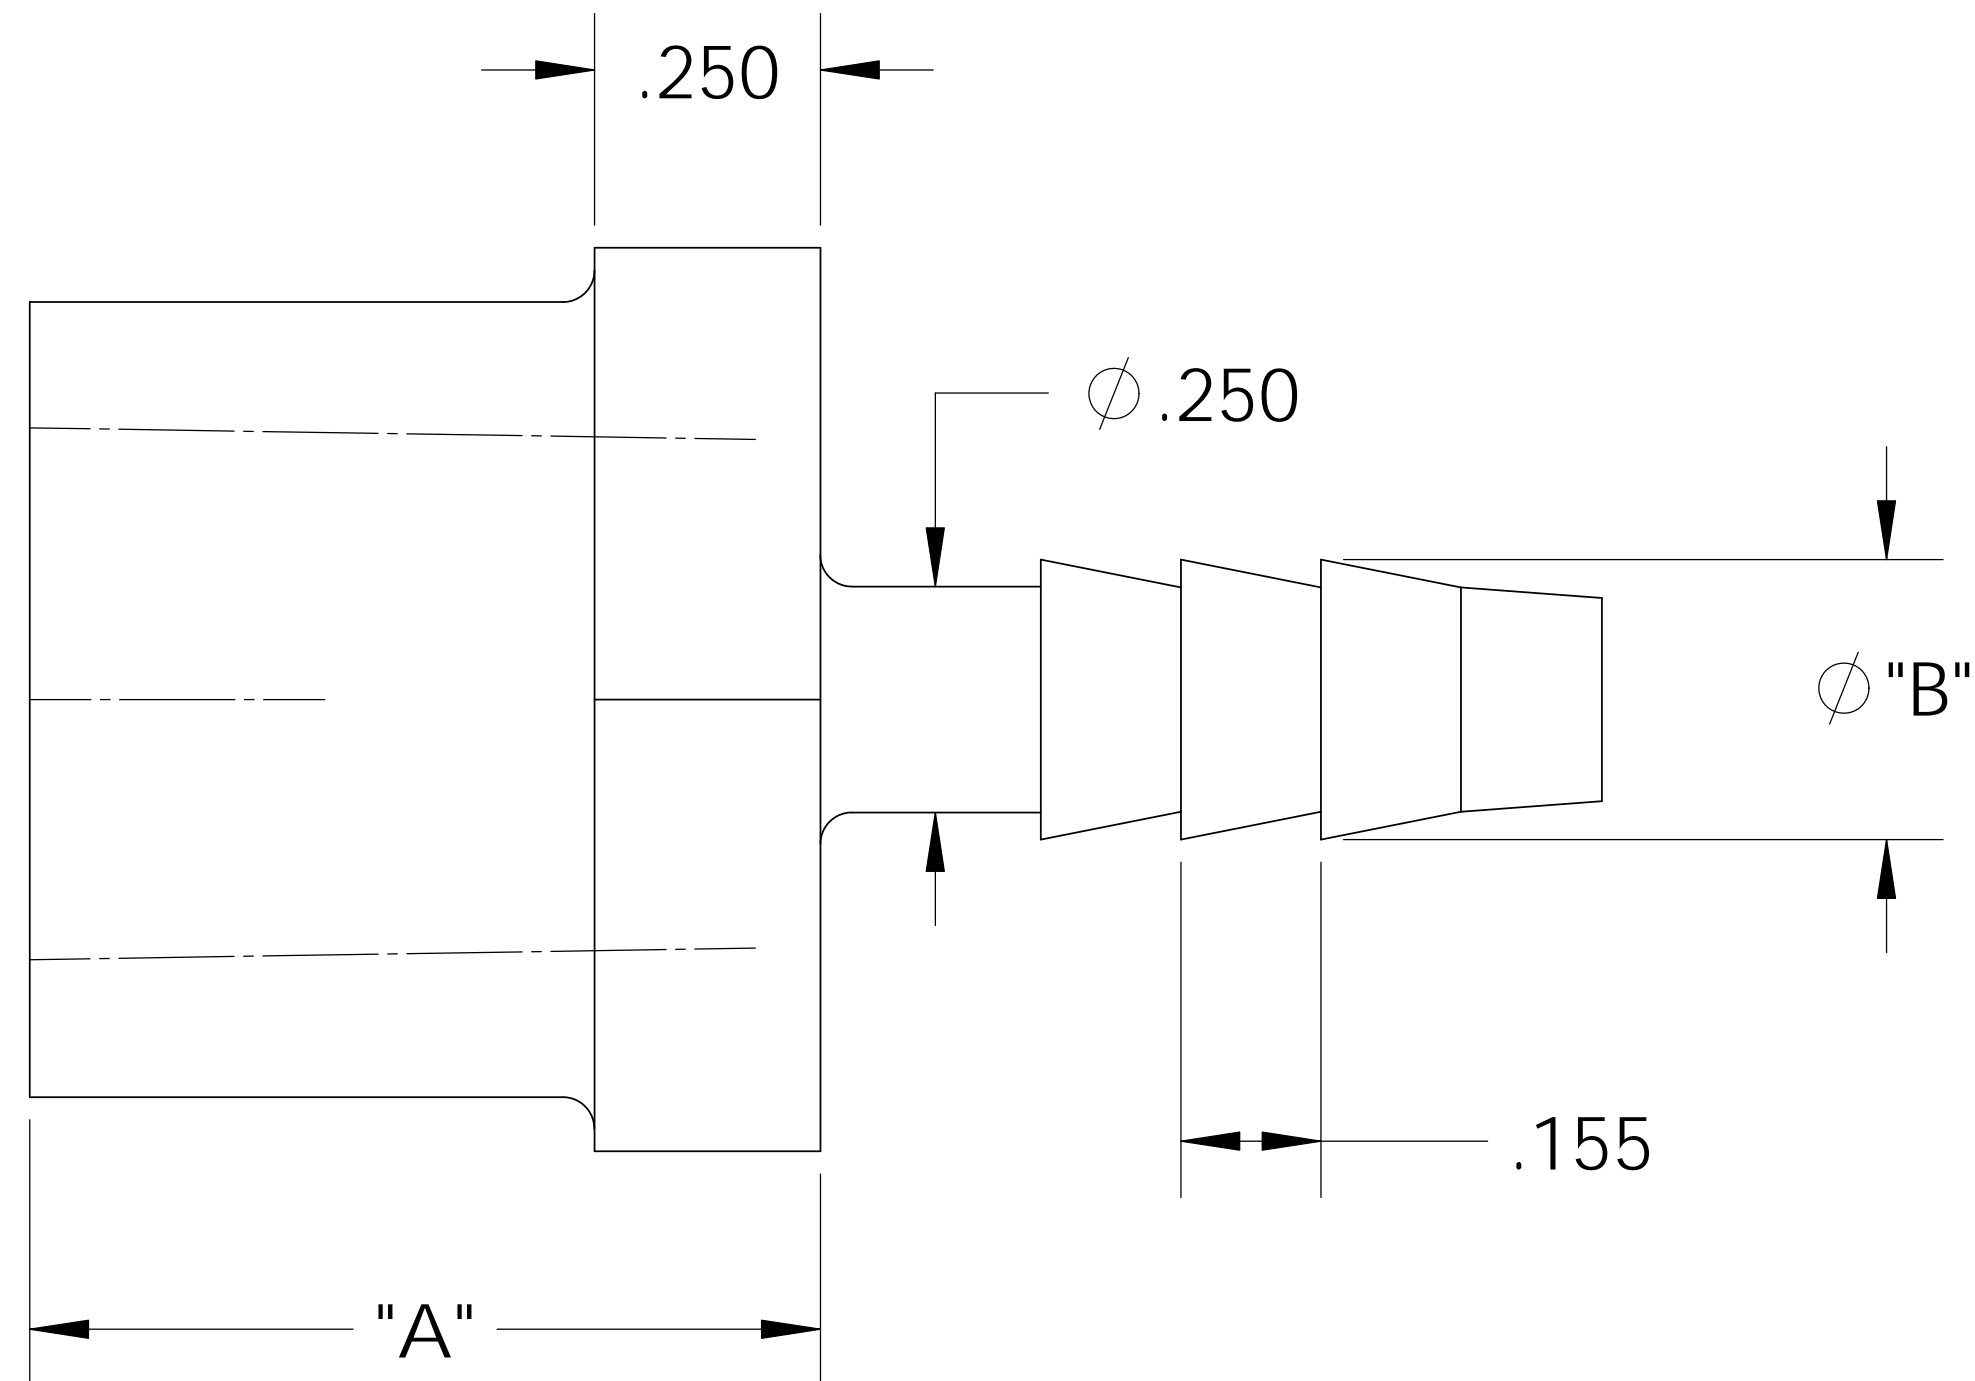

UNCONTROLLED IF PRINTED; CONTROLLED DOCUMENT LOCATED IN IQMS DOCUMENT CONTROL

| CATALOG NO. | DESCRIPTION        | MATERIAL      | DIM "A" | DIM "B" | DIM "C" | DIM "D" | DIM "E" |
|-------------|--------------------|---------------|---------|---------|---------|---------|---------|
| TAF1064/PP  | 3/8" NPT X 1/4" PP | POLYPROPYLENE | .865    | .305    | .150    | 1.72    | .865    |
| TAF1064/N   | 3/8" NPT X 1/4" N  | NYLON         | .875    | .310    | .155    | 1.74    | .880    |

SHOWN

| REV     | WRO#     | DESCRIPTION            |
|---------|----------|------------------------|
| D       | 95.00144 | CONVERTED TO 3D FORMAT |
| HISTORY |          |                        |

UNLESS OTHERWISE SPECIFIED:  
 DIMENSIONS ARE IN INCHES  
 TOLERANCES:  
 ANGULAR:  $\pm 0.5^\circ$   
 XX =  $\pm 0.1$   
 X.XX =  $\pm 0.05$   
 X.XXX =  $\pm 0.015$   
 REMOVE ALL SHARP EDGES  
 AND BURRS  
 BLEND ALL RADII TO 0.01IN  
 INTERPRET GEOMETRIC  
 TOLERANCING PER: ANSI Y 14.5 1994  
 MATERIAL:  
 PP, N  
 FINISH:  
 NA  
 THIRD ANGLE PROJECTION:

TITLE:  
**3/8" NPT FEMALE X 1/4" BARB ADAPTER**

|                  |                            |                 |
|------------------|----------------------------|-----------------|
| SIZE<br><b>B</b> | DWG. NO.<br><b>TAF1064</b> | REV<br><b>D</b> |
|------------------|----------------------------|-----------------|

DO NOT SCALE DRAWING    SCALE: 2:1    MASS:    SHEET 1 OF 1

NOTES:

- 1) POLYPROPYLENE HAS COLOR OPTIONS:  
 BLACK = TAF1064/PPB  
 NATURAL = TAF1064/PPN

**PROPRIETARY AND CONFIDENTIAL**  
 THE INFORMATION CONTAINED IN THIS DRAWING IS THE SOLE PROPERTY OF THOGUS PRODUCTS COMPANY. ANY REPRODUCTION IN PART OR AS A WHOLE WITHOUT THE WRITTEN PERMISSION OF THOGUS PRODUCTS COMPANY IS PROHIBITED.