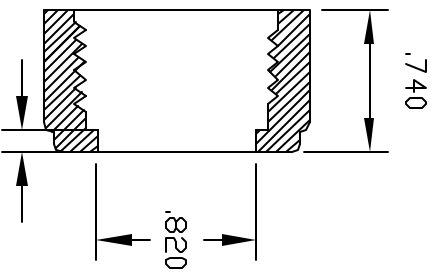

REVISIONS			
REV	DESCRIPTION	DATE	APPROVED
A	REDRAWN & RELEASED	1/97	1/97
B	UPDATE DWG	9/07	9/07

.070R RIB 10 PLCS

FEMALE GARDEN HOSE THREAD (3/4"-11.5)

.820Ø TO MATE WITH
THOGUS GHA SERIES
HOSE BARB INSERTS

UNLESS OTHERWISE SPECIFIED DIMENSIONS ARE IN INCHES	
DECIMALS	ANGLES
.XX +/- .05	± .05
XXX.XX +/- .003	
DRAWN	DATE
NM	12/96
DESIGNED	
GHN12/PPB	
MATERIAL	
POLYPROPYLENE BLACK	

Part Name:	
GARDEN HOSE THREAD NUT	
THOGUS 33597 PIN DAK PARKWAY	
PRODUCTS AYOON LAKE OHIO 44012	
Part Number:	REV
GHN12/PPB	B
SHEET 1	OF 1