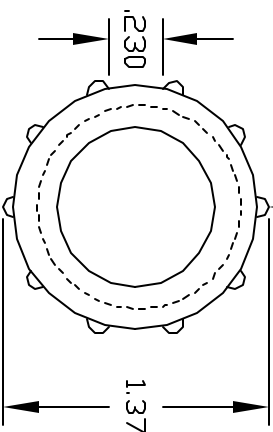

REVISIONS			
REV	DESCRIPTION	DATE	APPROVED
A	REDRAWN & RELEASED	1/97	1/97
B	UPDATE DWG	9/07	9/07

.070R RIB 10 PLCS

FEMALE GARDEN HOSE THREAD (3/4"-11.5)

.820Ø TO MATE WITH
THOGUS GHA SERIES
HOSE BARB INSERTS

UNLESS OTHERWISE SPECIFIED DIMENSIONS ARE IN INCHES	
DECIMALS	ANGLES
.XX +/- .05	± .05
XXX.XX +/- .003	
DRAWN	DATE
NM	12/96
DESIGNED	
GHN12/PPB	
MATERIAL	
POLYPROPYLENE BLACK	

Part Name:	
GARDEN HOSE THREAD NUT	
THOGUS 33597 PIN DAK PARKWAY	
PRODUCTS AYOON LAKE OHIO 44012	
Part Number:	REV
GHN12/PPB	B
SHEET 1	OF 1